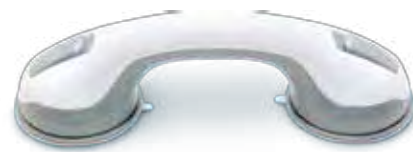

DUAL LOCKING SUCTION HANDLE Item # SS96003

SUCTION HANDLE

- 1 Dual Locking Suction Handle, works on most smooth surfaces and tiles measuring at least 4" (10.2cm)